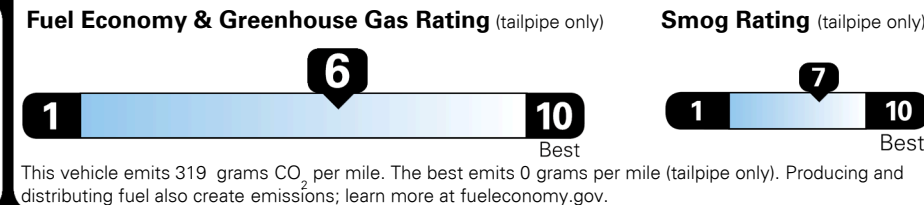

Manufacturer's Suggested Retail Price:	$27,500.00
ADDED FEATURES:	
*Carpeted Floor Mats	$125.00
*Cargo Net	$50.00
*First Aid Kit	$30.00
*Mud Guards	$115.00
*Rear Bumper Protector	$70.00

Inland Freight & Handling : $885.00
Total Price : $28,775.00

Automatic Emergency Braking w/ Pedestrian Detection
Apple CarPlay (TM) & Android Auto (TM)

EPA DOT Fuel Economy and Environment

Gasoline Vehicle

Fuel Economy

28 MPG
combined city/hwy

25 MPG
city

33 MPG
highway

3.6 gallons per 100 miles

Large Cars range from 14 to 103 MPG. The best vehicle rates 136 MPGe.

You save $250
in fuel costs over 5 years compared to the average new vehicle.

Annual fuel cost $1,350

Actual results will vary for many reasons, including driving conditions and how you drive and maintain your vehicle. The average new vehicle gets 27 MPG and costs $7,000 to fuel over 5 years. Cost estimates are based on 15,000 miles per year at $ 2.55 per gallon. MPGe is miles per gasoline gallon equivalent. Vehicle emissions are a significant cause of climate change and smog.

fueleconomy.gov
Calculate personalized estimates and compare vehicles

Manufacturer's suggested retail price includes manufacturer's recommended pre-delivery service. Gasoline license and title fees state and local taxes and dealer installed options and accessories are not included in the manufacturer's suggested retail price. This label has been affixed to this vehicle by Hyundai Motor America, pursuant to the requirements of 15 U.S.C. 1231 et seq. which prohibits its removal or alteration prior to delivery to the ultimate purchaser.

PARTS CONTENT INFORMATION FOR VEHICLE IN THIS CARLINE:
U.S./CANADIAN PARTS CONTENT: 38 %
MAJOR SOURCES OF FOREIGN PARTS CONTENT: KOREA: 47 %

Note: Parts content does not include final assembly, distribution, or other non-parts costs.

FOR THIS VEHICLE:
FINAL ASSEMBLY POINT: MONTGOMERY, ALABAMA U.S.A.
COUNTRY OF ORIGIN:
ENGINE: U.S.A.
TRANSMISSION: U.S.A.

355

A

VIN: 5NPE34AF6KH766957